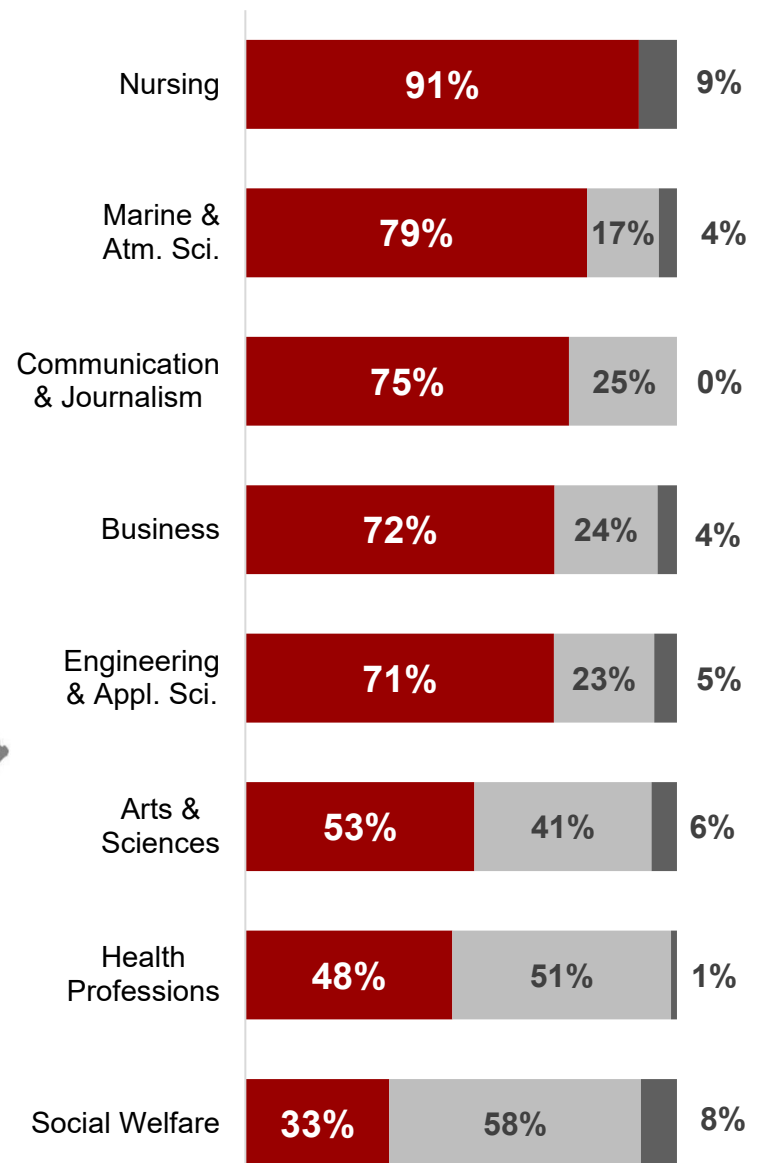

By School/College