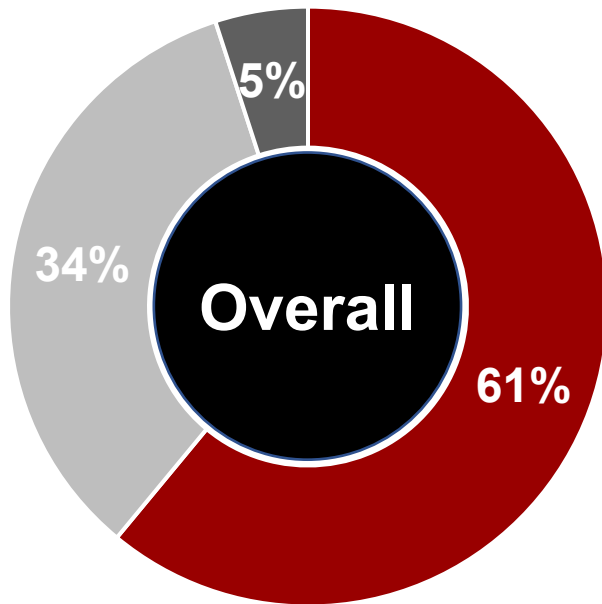

Outcomes of Bachelor's Degree Recipients

Stony Brook University collects information about its graduates in a variety of ways to understand their pathways following graduation and also to provide to consumer information. Activities following graduation are reported to Stony Brook by graduates. The most recent surveys of 2020-21 and 2021-22 graduates were conducted in fall 2021 and fall 2022 respectively and offer the most representative information about employment rates, rates of continuing education and location of employment.

Survey response rates were 13% in 2021 and 6% in 2022 for a total of 860 respondents. Aggregated salary data are provided by the U.S. Census Bureau Post-Secondary Education Outcomes (PSEO) data tool of 35,141 individuals who received a bachelor's degree from Stony Brook between 2001 and 2018; all amounts are in inflation-adjusted 2019 dollars (release R2021Q3). The COVID-19 global pandemic may have influenced graduate behavior and earnings.

Employed   **Continuing Education**   **Other**