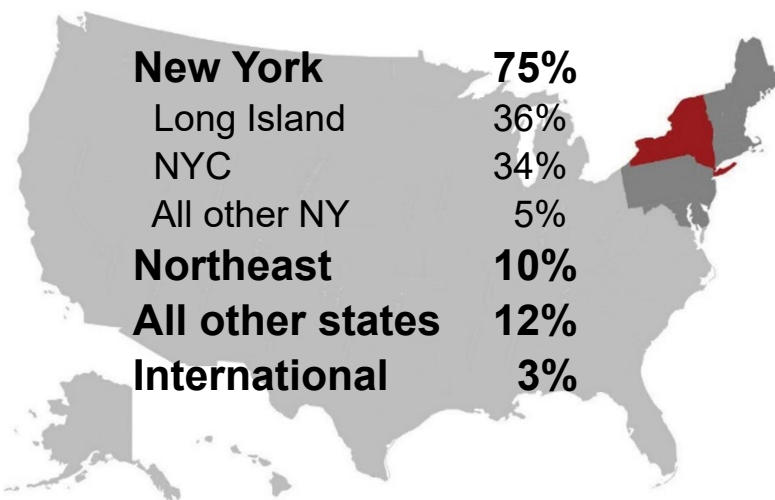

EMPLOYMENT LOCATIONS